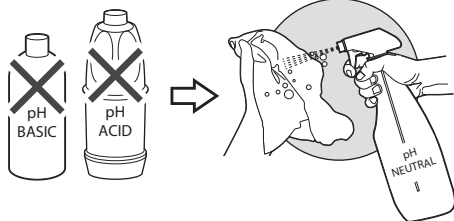

21

22

23

24

25

Must be cleaned with NEUTRAL pH cleaning product

DIN A3

**Roca Sanitario, S.A.**  
Avda. Diagonal, 513  
08029 Barcelona  
SPAIN  
[www.roca.com](http://www.roca.com)