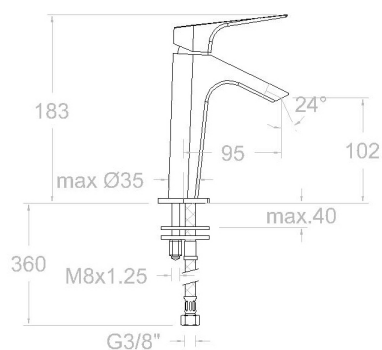

210101OC BRUSHED GOLD WASHBASIN 5L URBAN CHIC 210101OC

Collection: Urban chic	Finish: Brushed gold	Code: 21A303168
Location: Bath	Category: Washbasin	

Technical characteristics

- Ceramic cartridge Ø25 mm.
- Flow rate at 3 bar: 5 l/min.
- Thermal shock resistant and anti-Legionella chemical.
- Guarantee of 5 year for tapware and 3 years for accesories.
- Use pressure between 1-5 bar. Recomendated pressure 3 bar.
- Resists static pressure equal to or less than 10 bar and water hammer up to 25 bar.
- 3 bar acoustic level less than 20 dB.
- Comfort benefits of fidelity, sensibility and constancy in temperature selection.
- Recommended temperature of use from 15°C to 55°C. Maximum use temperature 65°C. Maximum 1h at 90°C
- Attenuating system for water outlet force.

• Handle:	2100-250C (21Z305178)
• Cartridge nut cover:	49700C (AAZ305665)
• Cartidge:	25000-2 (214341)
• Aerator:	1596 (AAZ302594)
• Base:	2130010C (AAZ305216)
• Fixation bag:	BSU (AAZ304484)
• Felxible hose:	239 (AAZ301713)