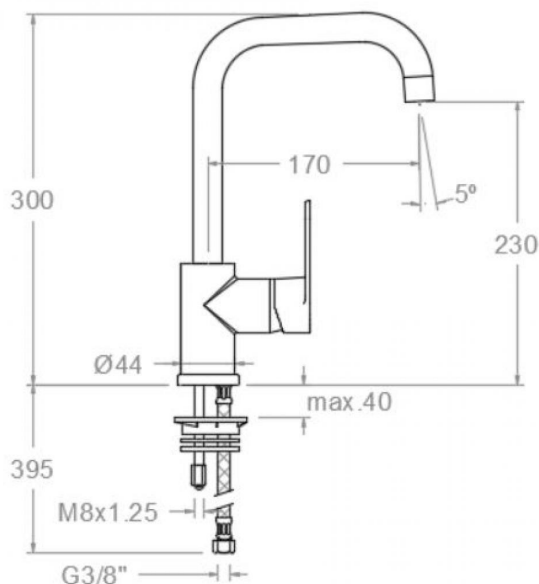

ramonsoler.

→ Ficha Técnica
Data Sheet
Fiche Technique
Technisches Datenblatt

Alexia

Alexia, monomando de lavabo con caño giratorio cromado 3611

Colección: Alexia	Acabado: Cromo	Código: 36A300354
Ubicación: Baño	Categoría: Lavabo	

Alexia, washbasin mixer with swivel spout, chromed 3611

Collection:	Finish:	Code:
Alexia	Chrome	36A300354
Location:	Category:	
Bath	Washbasin	

Technical characteristics

- Ceramic cartridge Ø35 mm.
- Water saving system C2 through the handle opening in two fases.
- Flow rate at 3 bar: 12 l/min.
- Thermal shock resistant and anti-Legionella chemical.
- Guarantee of 5 year for tapware and 3 years for accesories.
- Use pressure between 1-5 bar. Recomendad pressure 3 bar.
- Resists static pressure equal to or less than 10 bar and water hammer up to 25 bar.
- 3 bar acoustic level less than 20 dB.
- Comfort benefits of fidelity, sensibility and constancy in temperature selection.
- Recomendad temperature for hot water: 55°C. Maximum temperature of use: 65°C up to 1 hour at 90°C.
- Chromed surface: 15 microns thick of nickel and 0.3 microns thick of chrome.
- Termostop Black system for maximum water temperature limitation.

• Handle:	3600-35 (36Z303036)
• Index:	DT1-CN (252825)
• Cartridge nut cover:	4980 (252834)
• Cartridge nut:	TSC350 (253014)
• Cartidge:	35200 (251781)
• Aerator:	1538 (251988)
• Base:	1830 (252960)
• Spout:	C2403 (300037)
• Accesory bag:	BAC1 (300039)
• Felxible hose:	229R (227076)